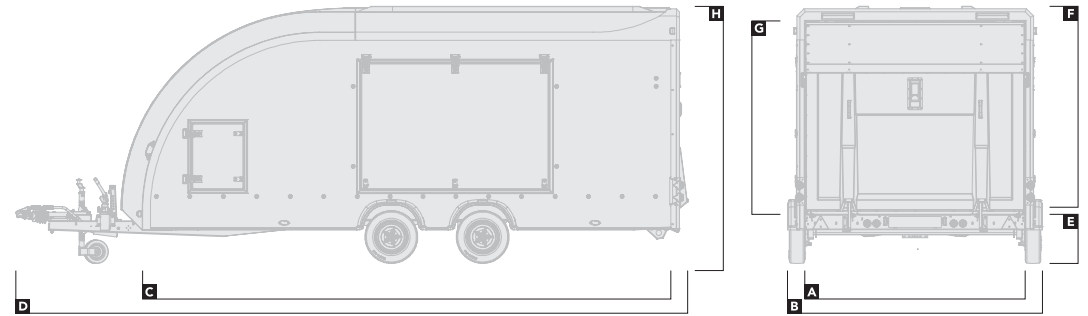

Race Transporter 4

Overview

	384-0041	384-0060	384-1041	384-1060
Body colour	White	White	Black	Black

DIMENSIONS		dimensions in metres			
Bed width	A	2.12	2.12	2.12	2.12
Overall width	B	2.51	2.51	2.51	2.51
Bed length	C	4.85	5.35	4.85	5.35
Overall length	D	6.65	7.12	6.65	7.12
Bed height	E	0.48	0.48	0.48	0.48
Internal height	F	1.94	1.94	1.94	1.94
Door aperture height	G	1.88	1.88	1.88	1.88
Overall height	H	2.53	2.53	2.53	2.53

CAPACITY		weight in kg			
Gross capacity		3,500	3,500	3,500	3,500
Load capacity		2,240	2,160	2,240	2,160

Load capacity will vary depending on options fitted -
For accurate information on weights and pricing, use our interactive configurator at www.brianjamestrailers.co.uk