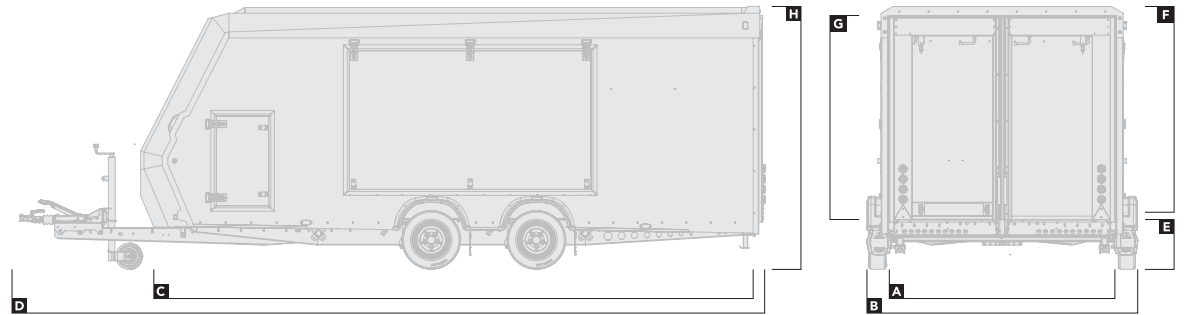

Race Sport

Overview

		340-4500	340-4510	340-5000	340-5010	340-5510
DIMENSIONS		dimensions in metres				
Bed width	A	2.0	2.0	2.0	2.0	2.1
Overall width	B	2.38	2.38	2.38	2.38	2.48
Bed length	C	4.5	4.5	5.0	5.0	5.5
Overall length	D	6.06	6.06	6.56	6.56	7.06
Bed height	E	0.43	0.43	0.43	0.43	0.43
Internal height	F	1.82	1.82	1.82	1.82	1.82
Door aperture height	G	1.77	1.77	1.77	1.77	1.77
Overall height	H	2.25	2.25	2.25	2.25	2.25
CAPACITY		weight in kg				
Gross capacity		2,600	3,000	2,600	3,000	3,000
Load capacity		1,584	1,964	1,514	1,884	1,854

Load capacity will vary depending on options fitted -
For accurate information on weights and pricing, use our interactive configurator at www.brianjamestrailers.co.uk

Race Sport

Equipment

	340-4500	340-4510	340-5000	340-5010	340-5510
ACCESSORIES					
	● Standard ○ Option – Not available				
Rear-view camera	○	○	○	○	○
Reverse / Rear-view camera	○	○	○	○	○
DECK					
Slick pads x4	○	○	○	○	○
EXTERIOR					
Access hatches	●	●	●	●	●
Full LED lighting	○	○	○	○	○
Gullwing side doors	●	●	●	●	●
INTERIOR					
Interior LED lighting	○	○	○	○	○
LOADING					
Electric winch	○	○	○	○	○
Rear door ramp w/ 0.6m assistor ramps	●	●	●	●	●
Rear door ramp w/ 1.5m assistor ramps	○	○	○	○	○
Support stands	●	●	●	●	●
LOAD RESTRAINT					
Tie-down straps	○	○	○	○	○
Wheel chocks / Stop bar	○	○	○	○	○
RUNNING GEAR					
Alloy wheels - Silver or Anthracite	○	○	○	○	○
Spare wheel	●	●	●	●	●
Locking hitch	●	●	●	●	●
STORAGE					
Deck storage	–	–	–	–	●
Deck storage lid kit	–	–	–	–	○
Side storage racks	○	○	○	○	○
Store station	○	○	○	○	○
Tyre rack	○	○	○	○	○